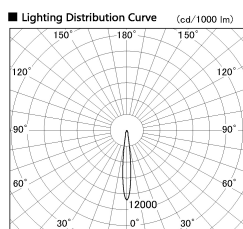

Item no. DD136-3515MB9030-R

Series Name: Cledy versa R-G Antiglare  
(DD136-AG-R)

■ Direct Horizontal Illuminance DD136-3515MB9030-R

φ	Illuminance Angle	Beam Angle	Vertical Illuminance (lx)
190	11°	12°	126090
1			31520
			14010
380			7880
2			5040
570			3500
3			2570
770	m	1 0 1 2	1970

Installation	Recessed mount
Type	Cledy versa R-G Antiglare (DD136-AG-R)
Fixture wattage	36W
Beam angle	12 deg
Color Temp.	3000K
CRI	Ra>90
Luminous	2973 lm
Body	Die-cast aluminum alloy
Body finish	N/A
Trim finish	Black
Reflector finish	Mirror
IP Rate	IP20
Light source	COB module
Input Voltage	AC220~240V
Dimming Type	Non-Dimmable
Certificate	CE, CCC
Cut Hole	150mm