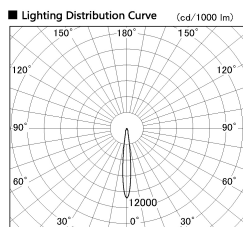

Item no. DD136-3515MB9030-R

Series Name: Cledy versa R-G Antiglare  
(DD136-AG-R)

■ Direct Horizontal Illuminance DD136-3515MB9030-R

φ	Illuminance Angle	Beam Angle	Vertical Illuminance (lx)
190	11°	12°	126090
1			31520
			14010
380			7880
2			5040
570			3500
3			2570
770	m	1 0 1 2	1970

Installation	Recessed mount
Type	Cledy versa R-G Antiglare (DD136-AG-R)
Fixture wattage	36W
Beam angle	12 deg
Color Temp.	3000K
CRI	Ra>90
Luminous	2973 lm
Body	Die-cast aluminum alloy
Body finish	N/A
Trim finish	Black
Reflector finish	Mirror
IP Rate	IP20
Light source	COB module
Input Voltage	AC220~240V
Dimming Type	Non-Dimmable
Certificate	CE, CCC
Cut Hole	150mm