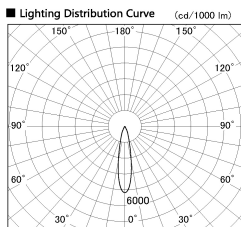

Item no. DD136-3520MB9030-R

Series Name: Cledy versa R-G Antiglare  
(DD136-AG-R)

■ Direct Horizontal Illuminance DD136-3520MB9030-R

Illuminance Angle	Beam Angle	Vertical Illuminance (lx)
20°	1	71340
	2	17830
21°	1	7930
	2	4460
22°	1	2850
	2	1980
23°	1	1460
	2	1110

Installation	Recessed mount
Type	Cledy versa R-G Antiglare (DD136-AG-R)
Fixture wattage	36W
Beam angle	21 deg
Color Temp.	3000K
CRI	Ra>90
Luminous	3537 lm
Body	Die-cast aluminum alloy
Body finish	N/A
Trim finish	Black
Reflector finish	Mirror
IP Rate	IP20
Light source	COB module
Input Voltage	AC220~240V
Dimming Type	Non-Dimmable
Certificate	CE, CCC
Cut Hole	150mm