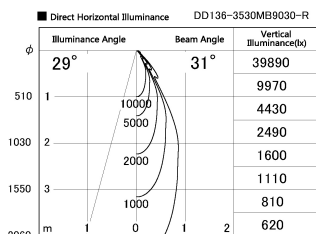

Item no. DD136-3530MB9030-R

Series Name: Cledy versa R-G Antiglare  
(DD136-AG-R)

Installation	Recessed mount
Type	Cledy versa R-G Antiglare (DD136-AG-R)
Fixture wattage	36W
Beam angle	31 deg
Color Temp.	3000K
CRI	Ra>90
Luminous	3508 lm
Body	Die-cast aluminum alloy
Body finish	N/A
Trim finish	Black
Reflector finish	Mirror
IP Rate	IP20
Light source	COB module
Input Voltage	AC220~240V
Dimming Type	Non-Dimmable
Certificate	CE, CCC
Cut Hole	150mm