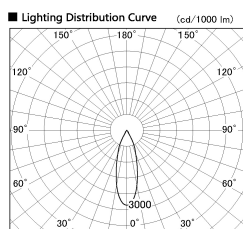

Item no. DD136-3530MB9030-R

Series Name: Cledy versa R-G Antiglare  
(DD136-AG-R)

Installation	Recessed mount
Type	Cledy versa R-G Antiglare (DD136-AG-R)
Fixture wattage	36W
Beam angle	31 deg
Color Temp.	3000K
CRI	Ra>90
Luminous	3508 lm
Body	Die-cast aluminum alloy
Body finish	N/A
Trim finish	Black
Reflector finish	Mirror
IP Rate	IP20
Light source	COB module
Input Voltage	AC220~240V
Dimming Type	Non-Dimmable
Certificate	CE, CCC
Cut Hole	150mm