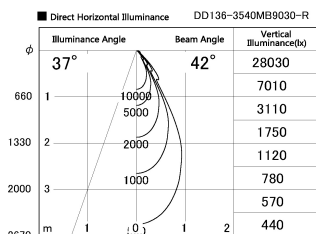

Item no. DD136-3540MB9030-R

Series Name: Cledy versa R-G Antiglare
(DD136-AG-R)

Installation	Recessed mount
Type	Cledy versa R-G Antiglare (DD136-AG-R)
Fixture wattage	36W
Beam angle	42 deg
Color Temp.	3000K
CRI	Ra>90
Luminous	3478 lm
Body	Die-cast aluminum alloy
Body finish	N/A
Trim finish	Black
Reflector finish	Mirror
IP Rate	IP20
Light source	COB module
Input Voltage	AC220~240V
Dimming Type	Non-Dimmable
Certificate	CE, CCC
Cut Hole	150mm