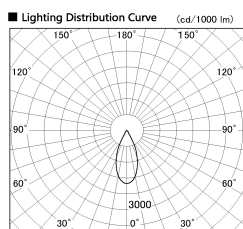

Item no. DD136-3540MB9030-R

Series Name: Cledy versa R-G Antiglare
(DD136-AG-R)

Installation	Recessed mount
Type	Cledy versa R-G Antiglare (DD136-AG-R)
Fixture wattage	36W
Beam angle	42 deg
Color Temp.	3000K
CRI	Ra>90
Luminous	3478 lm
Body	Die-cast aluminum alloy
Body finish	N/A
Trim finish	Black
Reflector finish	Mirror
IP Rate	IP20
Light source	COB module
Input Voltage	AC220~240V
Dimming Type	Non-Dimmable
Certificate	CE, CCC
Cut Hole	150mm