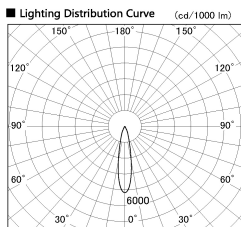

Item no. DD136-2820MB9030-R

Series Name: Cledy versa R-G Antiglare
(DD136-AG-R)

■ Direct Horizontal Illuminance DD136-2820MB9030-R

φ	Illuminance Angle	Beam Angle	Vertical Illuminance (lx)
350	20°	21°	57460
700			14360
1050			6380
1410			3590
			2300
			1600
			1170
			900

Installation	Recessed mount
Type	Cledy versa R-G Antiglare (DD136-AG-R)
Fixture wattage	28W
Beam angle	21 deg
Color Temp.	3000K
CRI	Ra>90
Luminous	2849 lm
Body	Die-cast aluminum alloy
Body finish	N/A
Trim finish	Black
Reflector finish	Mirror
IP Rate	IP20
Light source	COB module
Input Voltage	AC220~240V
Dimming Type	Non-Dimmable
Certificate	CE, CCC
Cut Hole	150mm