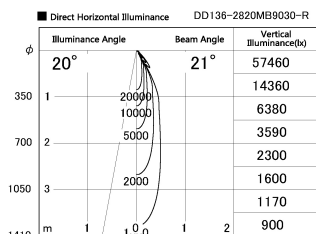

Item no. DD136-2820MB9030-R

Series Name: Cledy versa R-G Antiglare
(DD136-AG-R)

Installation	Recessed mount
Type	Cledy versa R-G Antiglare (DD136-AG-R)
Fixture wattage	28W
Beam angle	21 deg
Color Temp.	3000K
CRI	Ra>90
Luminous	2849 lm
Body	Die-cast aluminum alloy
Body finish	N/A
Trim finish	Black
Reflector finish	Mirror
IP Rate	IP20
Light source	COB module
Input Voltage	AC220~240V
Dimming Type	Non-Dimmable
Certificate	CE, CCC
Cut Hole	150mm