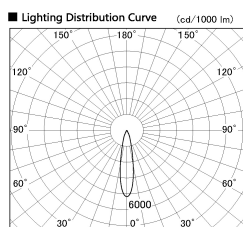

Item no. DD136-2820MB9030-R

Series Name: Cledy versa R-G Antiglare
(DD136-AG-R)

Installation	Recessed mount
Type	Cledy versa R-G Antiglare (DD136-AG-R)
Fixture wattage	28W
Beam angle	21 deg
Color Temp.	3000K
CRI	Ra>90
Luminous	2849 lm
Body	Die-cast aluminum alloy
Body finish	N/A
Trim finish	Black
Reflector finish	Mirror
IP Rate	IP20
Light source	COB module
Input Voltage	AC220~240V
Dimming Type	Non-Dimmable
Certificate	CE, CCC
Cut Hole	150mm