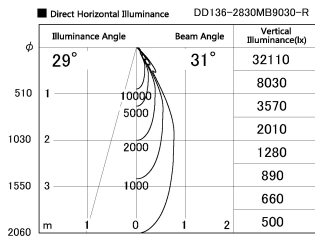

Item no. DD136-2830MB9030-R

Series Name: Cledy versa R-G Antiglare
(DD136-AG-R)

Installation	Recessed mount
Type	Cledy versa R-G Antiglare (DD136-AG-R)
Fixture wattage	28W
Beam angle	31 deg
Color Temp.	3000K
CRI	Ra>90
Luminous	2824 lm
Body	Die-cast aluminum alloy
Body finish	N/A
Trim finish	Black
Reflector finish	Mirror
IP Rate	IP20
Light source	COB module
Input Voltage	AC220~240V
Dimming Type	Non-Dimmable
Certificate	CE, CCC
Cut Hole	150mm