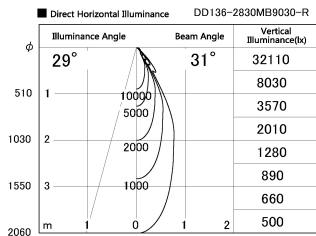

Item no. DD136-2830MB9030-R

Series Name: Cledy versa R-G Antiglare
(DD136-AG-R)

Installation	Recessed mount
Type	Cledy versa R-G Antiglare (DD136-AG-R)
Fixture wattage	28W
Beam angle	31 deg
Color Temp.	3000K
CRI	Ra>90
Luminous	2824 lm
Body	Die-cast aluminum alloy
Body finish	N/A
Trim finish	Black
Reflector finish	Mirror
IP Rate	IP20
Light source	COB module
Input Voltage	AC220~240V
Dimming Type	Non-Dimmable
Certificate	CE, CCC
Cut Hole	150mm