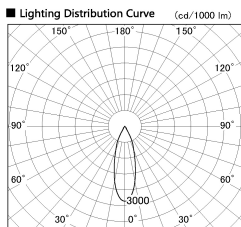

Item no. DD136-2830MB9030-R

Series Name: Cledy versa R-G Antiglare
(DD136-AG-R)

Installation	Recessed mount
Type	Cledy versa R-G Antiglare (DD136-AG-R)
Fixture wattage	28W
Beam angle	31 deg
Color Temp.	3000K
CRI	Ra>90
Luminous	2824 lm
Body	Die-cast aluminum alloy
Body finish	N/A
Trim finish	Black
Reflector finish	Mirror
IP Rate	IP20
Light source	COB module
Input Voltage	AC220~240V
Dimming Type	Non-Dimmable
Certificate	CE, CCC
Cut Hole	150mm