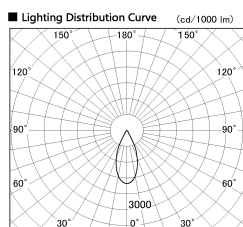

Item no. DD136-2840MB9030-R

Series Name: Cledy versa R-G Antiglare  
(DD136-AG-R)

Installation	Recessed mount
Type	
Fixture wattage	28W
Beam angle	42 deg
Color Temp.	3000K
CRI	Ra>90
Luminous	2801 lm
Body	Die-cast aluminum alloy
Body finish	N/A
Trim finish	Black
Reflector finish	Mirror
IP Rate	IP20
Light source	COB module
Input Voltage	AC220~240V
Dimming Type	Non-Dimmable
Certificate	CE, CCC
Cut Hole	150mm