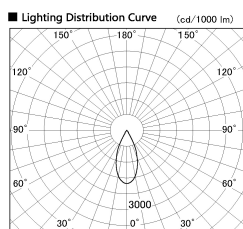

Item no. DD136-2840MB9030-R

Series Name: Cledy versa R-G Antiglare
(DD136-AG-R)

Installation	Recessed mount
Type	Cledy versa R-G Antiglare (DD136-AG-R)
Fixture wattage	28W
Beam angle	42 deg
Color Temp.	3000K
CRI	Ra>90
Luminous	2801 lm
Body	Die-cast aluminum alloy
Body finish	N/A
Trim finish	Black
Reflector finish	Mirror
IP Rate	IP20
Light source	COB module
Input Voltage	AC220~240V
Dimming Type	Non-Dimmable
Certificate	CE, CCC
Cut Hole	150mm