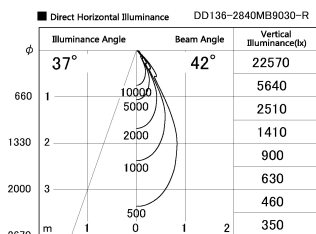

Item no. DD136-2840MB9030-R

Series Name: Cledy versa R-G Antiglare
(DD136-AG-R)

Installation	Recessed mount
Type	Cledy versa R-G Antiglare (DD136-AG-R)
Fixture wattage	28W
Beam angle	42 deg
Color Temp.	3000K
CRI	Ra>90
Luminous	2801 lm
Body	Die-cast aluminum alloy
Body finish	N/A
Trim finish	Black
Reflector finish	Mirror
IP Rate	IP20
Light source	COB module
Input Voltage	AC220~240V
Dimming Type	Non-Dimmable
Certificate	CE, CCC
Cut Hole	150mm