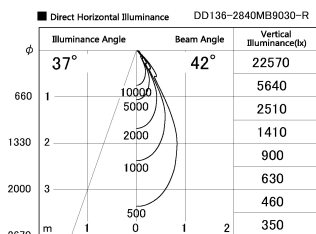

Item no. DD136-2840MB9030-R

Series Name: Cledy versa R-G Antiglare  
(DD136-AG-R)

Installation	Recessed mount
Type	
Fixture wattage	28W
Beam angle	42 deg
Color Temp.	3000K
CRI	Ra>90
Luminous	2801 lm
Body	Die-cast aluminum alloy
Body finish	N/A
Trim finish	Black
Reflector finish	Mirror
IP Rate	IP20
Light source	COB module
Input Voltage	AC220~240V
Dimming Type	Non-Dimmable
Certificate	CE, CCC
Cut Hole	150mm