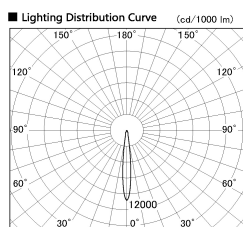

Item no. DD136-2615MB9030-R

Series Name: Cledy versa R-G Antiglare
(DD136-AG-R)

■ Direct Horizontal Illuminance DD136-2615MB9030-R

φ	Illuminance Angle	Beam Angle	Vertical Illuminance (lx)
190	11°	12°	88620
1			22150
380	2		9850
			5540
570	3		3540
			2460
770	m	1	1810
		2	1380

Installation	Recessed mount
Type	Cledy versa R-G Antiglare (DD136-AG-R)
Fixture wattage	23W
Beam angle	12 deg
Color Temp.	3000K
CRI	Ra>90
Luminous	2081 lm
Body	Die-cast aluminum alloy
Body finish	N/A
Trim finish	Black
Reflector finish	Mirror
IP Rate	IP20
Light source	COB module
Input Voltage	AC220~240V
Dimming Type	Non-Dimmable
Certificate	CE, CCC
Cut Hole	150mm