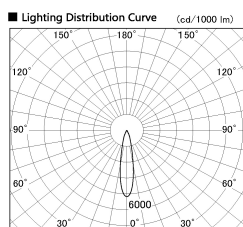

Item no. DD136-2620MB9030-R

Series Name: Cledy versa R-G Antiglare
(DD136-AG-R)

■ Direct Horizontal Illuminance DD136-2620MB9030-R

φ	Illuminance Angle	Beam Angle	Vertical Illuminance (lx)
350	20°	21°	50000
700	1		12500
			5560
1050	2		3120
			2000
1410	3		1390
			1020
	1	2	780

Installation	Recessed mount
Type	Cledy versa R-G Antiglare (DD136-AG-R)
Fixture wattage	23W
Beam angle	21 deg
Color Temp.	3000K
CRI	Ra>90
Luminous	2479 lm
Body	Die-cast aluminum alloy
Body finish	N/A
Trim finish	Black
Reflector finish	Mirror
IP Rate	IP20
Light source	COB module
Input Voltage	AC220~240V
Dimming Type	Non-Dimmable
Certificate	CE, CCC
Cut Hole	150mm