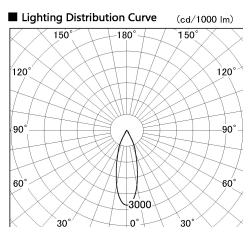

Item no. DD136-2630MB9030-R

Series Name: Cledy versa R-G Antiglare
(DD136-AG-R)

| | |
|------------------|---|
| Installation | Recessed mount |
| Type | Cledy versa R-G Antiglare (DD136-AG-R) |
| Fixture wattage | 23W |
| Beam angle | 31 deg |
| Color Temp. | 3000K |
| CRI | Ra>90 |
| Luminous | 2460 lm |
| Body | Die-cast aluminum alloy |
| Body finish | N/A |
| Trim finish | Black |
| Reflector finish | Mirror |
| IP Rate | IP20 |
| Light source | COB module |
| Input Voltage | AC220~240V |
| Dimming Type | Non-Dimmable |
| Certificate | CE, CCC |
| Cut Hole | 150mm |