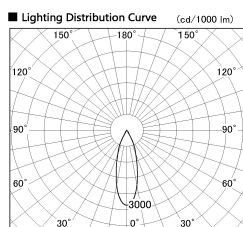

Item no. DD136-2630MB9030-R

Series Name: Cledy versa R-G Antiglare
(DD136-AG-R)

Installation	Recessed mount
Type	Cledy versa R-G Antiglare (DD136-AG-R)
Fixture wattage	23W
Beam angle	31 deg
Color Temp.	3000K
CRI	Ra>90
Luminous	2460 lm
Body	Die-cast aluminum alloy
Body finish	N/A
Trim finish	Black
Reflector finish	Mirror
IP Rate	IP20
Light source	COB module
Input Voltage	AC220~240V
Dimming Type	Non-Dimmable
Certificate	CE, CCC
Cut Hole	150mm