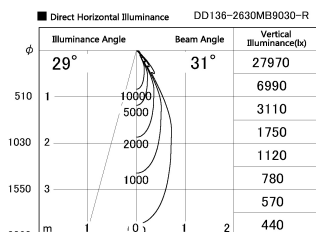

Item no. DD136-2630MB9030-R

Series Name: Cledy versa R-G Antiglare
(DD136-AG-R)

| | |
|------------------|---|
| Installation | Recessed mount |
| Type | Cledy versa R-G Antiglare (DD136-AG-R) |
| Fixture wattage | 23W |
| Beam angle | 31 deg |
| Color Temp. | 3000K |
| CRI | Ra>90 |
| Luminous | 2460 lm |
| Body | Die-cast aluminum alloy |
| Body finish | N/A |
| Trim finish | Black |
| Reflector finish | Mirror |
| IP Rate | IP20 |
| Light source | COB module |
| Input Voltage | AC220~240V |
| Dimming Type | Non-Dimmable |
| Certificate | CE, CCC |
| Cut Hole | 150mm |