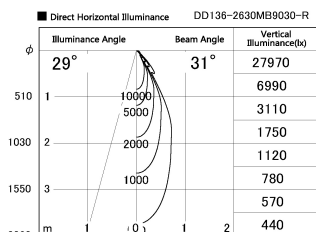

Item no. DD136-2630MB9030-R

Series Name: Cledy versa R-G Antiglare
(DD136-AG-R)

Installation	Recessed mount
Type	Cledy versa R-G Antiglare (DD136-AG-R)
Fixture wattage	23W
Beam angle	31 deg
Color Temp.	3000K
CRI	Ra>90
Luminous	2460 lm
Body	Die-cast aluminum alloy
Body finish	N/A
Trim finish	Black
Reflector finish	Mirror
IP Rate	IP20
Light source	COB module
Input Voltage	AC220~240V
Dimming Type	Non-Dimmable
Certificate	CE, CCC
Cut Hole	150mm