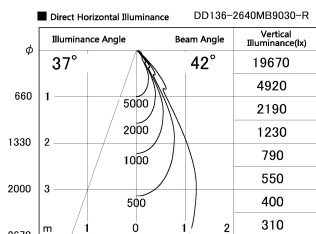

Item no. DD136-2640MB9030-R

Series Name: Cledy versa R-G Antiglare
(DD136-AG-R)

Installation	Recessed mount
Type	Cledy versa R-G Antiglare (DD136-AG-R)
Fixture wattage	23W
Beam angle	42 deg
Color Temp.	3000K
CRI	Ra>90
Luminous	2441 lm
Body	Die-cast aluminum alloy
Body finish	N/A
Trim finish	Black
Reflector finish	Mirror
IP Rate	IP20
Light source	COB module
Input Voltage	AC220~240V
Dimming Type	Non-Dimmable
Certificate	CE, CCC
Cut Hole	150mm