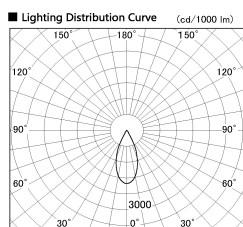

Item no. DD136-2640MB9030-R

Series Name: Cledy versa R-G Antiglare
(DD136-AG-R)

Installation	Recessed mount
Type	Cledy versa R-G Antiglare (DD136-AG-R)
Fixture wattage	23W
Beam angle	42 deg
Color Temp.	3000K
CRI	Ra>90
Luminous	2441 lm
Body	Die-cast aluminum alloy
Body finish	N/A
Trim finish	Black
Reflector finish	Mirror
IP Rate	IP20
Light source	COB module
Input Voltage	AC220~240V
Dimming Type	Non-Dimmable
Certificate	CE, CCC
Cut Hole	150mm