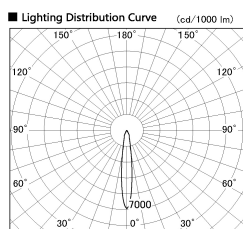

Item no. DD136-2515MB9030-R

Series Name: Cledy versa R-G Antiglare  
(DD136-AG-R)

■ Direct Horizontal Illuminance DD136-2515MB9030-R

φ	Illuminance Angle	Beam Angle	Vertical Illuminance (lx)
240	14°	14°	51120
1			12780
			5680
490			3200
2			2040
730			1420
3			1040
980			800
m	1°0'	1 2	

Installation	Recessed mount
Type	Cledy versa R-G Antiglare (DD136-AG-R)
Fixture wattage	23W
Beam angle	14 deg
Color Temp.	3000K
CRI	Ra>90
Luminous	1841 lm
Body	Die-cast aluminum alloy
Body finish	N/A
Trim finish	Black
Reflector finish	Mirror
IP Rate	IP20
Light source	COB module
Input Voltage	AC220~240V
Dimming Type	Non-Dimmable
Certificate	CE, CCC
Cut Hole	125mm