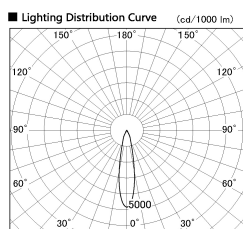

Item no. DD136-2520MB9030-R

Series Name: Cledy versa R-G Antiglare
(DD136-AG-R)

Installation	Recessed mount
Type	Cledy versa R-G Antiglare (DD136-AG-R)
Fixture wattage	23W
Beam angle	21 deg
Color Temp.	3000K
CRI	Ra>90
Luminous	2164 lm
Body	Die-cast aluminum alloy
Body finish	N/A
Trim finish	Black
Reflector finish	Mirror
IP Rate	IP20
Light source	COB module
Input Voltage	AC220~240V
Dimming Type	Non-Dimmable
Certificate	CE, CCC
Cut Hole	125mm