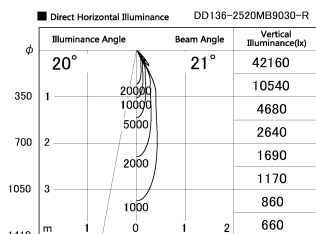

Item no. DD136-2520MB9030-R

Series Name: Cledy versa R-G Antiglare
(DD136-AG-R)

Installation	Recessed mount
Type	Cledy versa R-G Antiglare (DD136-AG-R)
Fixture wattage	23W
Beam angle	21 deg
Color Temp.	3000K
CRI	Ra>90
Luminous	2164 lm
Body	Die-cast aluminum alloy
Body finish	N/A
Trim finish	Black
Reflector finish	Mirror
IP Rate	IP20
Light source	COB module
Input Voltage	AC220~240V
Dimming Type	Non-Dimmable
Certificate	CE, CCC
Cut Hole	125mm