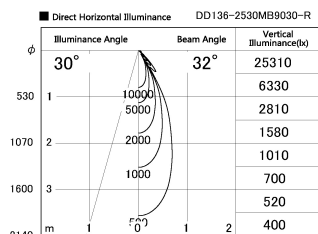

Item no. DD136-2530MB9030-R

Series Name: Cledy versa R-G Antiglare
(DD136-AG-R)

Installation	Recessed mount
Type	Cledy versa R-G Antiglare (DD136-AG-R)
Fixture wattage	23W
Beam angle	32 deg
Color Temp.	3000K
CRI	Ra>90
Luminous	2217 lm
Body	Die-cast aluminum alloy
Body finish	N/A
Trim finish	Black
Reflector finish	Mirror
IP Rate	IP20
Light source	COB module
Input Voltage	AC220~240V
Dimming Type	Non-Dimmable
Certificate	CE, CCC
Cut Hole	125mm