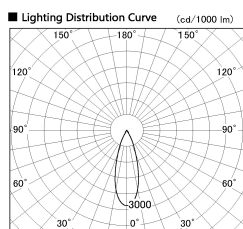

Item no. DD136-2530MB9030-R

Series Name: Cledy versa R-G Antiglare
(DD136-AG-R)

Installation	Recessed mount
Type	Cledy versa R-G Antiglare (DD136-AG-R)
Fixture wattage	23W
Beam angle	32 deg
Color Temp.	3000K
CRI	Ra>90
Luminous	2217 lm
Body	Die-cast aluminum alloy
Body finish	N/A
Trim finish	Black
Reflector finish	Mirror
IP Rate	IP20
Light source	COB module
Input Voltage	AC220~240V
Dimming Type	Non-Dimmable
Certificate	CE, CCC
Cut Hole	125mm