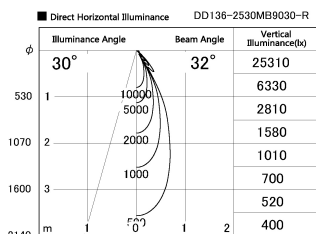

Item no. DD136-2530MB9030-R

Series Name: Cledy versa R-G Antiglare
(DD136-AG-R)

Installation	Recessed mount
Type	Cledy versa R-G Antiglare (DD136-AG-R)
Fixture wattage	23W
Beam angle	32 deg
Color Temp.	3000K
CRI	Ra>90
Luminous	2217 lm
Body	Die-cast aluminum alloy
Body finish	N/A
Trim finish	Black
Reflector finish	Mirror
IP Rate	IP20
Light source	COB module
Input Voltage	AC220~240V
Dimming Type	Non-Dimmable
Certificate	CE, CCC
Cut Hole	125mm