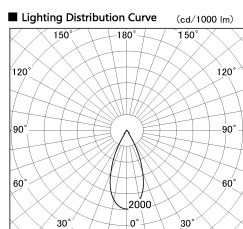

Item no. DD136-2540MB9030-R

Series Name: Cledy versa R-G Antiglare  
(DD136-AG-R)

Installation	Recessed mount
Type	Cledy versa R-G Antiglare (DD136-AG-R)
Fixture wattage	23W
Beam angle	43 deg
Color Temp.	3000K
CRI	Ra>90
Luminous	2255 lm
Body	Die-cast aluminum alloy
Body finish	N/A
Trim finish	Black
Reflector finish	Mirror
IP Rate	IP20
Light source	COB module
Input Voltage	AC220~240V
Dimming Type	Non-Dimmable
Certificate	CE, CCC
Cut Hole	125mm