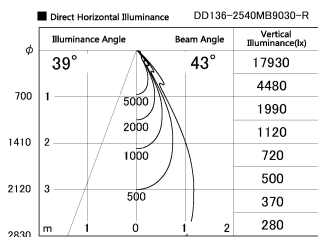

Item no. DD136-2540MB9030-R

Series Name: Cledy versa R-G Antiglare  
(DD136-AG-R)

Installation	Recessed mount
Type	Cledy versa R-G Antiglare (DD136-AG-R)
Fixture wattage	23W
Beam angle	43 deg
Color Temp.	3000K
CRI	Ra>90
Luminous	2255 lm
Body	Die-cast aluminum alloy
Body finish	N/A
Trim finish	Black
Reflector finish	Mirror
IP Rate	IP20
Light source	COB module
Input Voltage	AC220~240V
Dimming Type	Non-Dimmable
Certificate	CE, CCC
Cut Hole	125mm