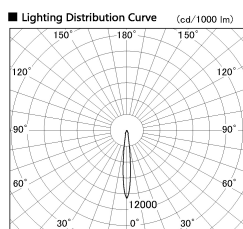

Item no. DD136-2015MB9030-R

Series Name: Cledy versa R-G Antiglare
(DD136-AG-R)

■ Direct Horizontal Illuminance DD136-2015MB9030-R

φ	Illuminance Angle	Beam Angle	Vertical Illuminance (lx)
190	11°	12°	60160
1			15040
380			6680
2			3760
570			2410
3			1670
770			1230
m			940

Installation	Recessed mount
Type	Cledy versa R-G Antiglare (DD136-AG-R)
Fixture wattage	20W
Beam angle	12 deg
Color Temp.	3000K
CRI	Ra>90
Luminous	1456 lm
Body	Die-cast aluminum alloy
Body finish	N/A
Trim finish	Black
Reflector finish	Mirror
IP Rate	IP20
Light source	COB module
Input Voltage	AC220~240V
Dimming Type	Non-Dimmable
Certificate	CE, CCC
Cut Hole	125mm