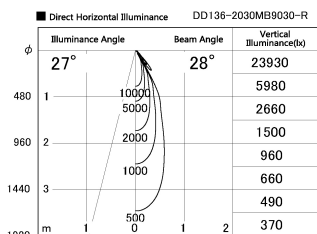

Item no. DD136-2030MB9030-R

Series Name: Cledy versa R-G Antiglare
(DD136-AG-R)

Installation	Recessed mount
Type	Cledy versa R-G Antiglare (DD136-AG-R)
Fixture wattage	20W
Beam angle	28 deg
Color Temp.	3000K
CRI	Ra>90
Luminous	1734 lm
Body	Die-cast aluminum alloy
Body finish	N/A
Trim finish	Black
Reflector finish	Mirror
IP Rate	IP20
Light source	COB module
Input Voltage	AC220~240V
Dimming Type	Non-Dimmable
Certificate	CE, CCC
Cut Hole	125mm