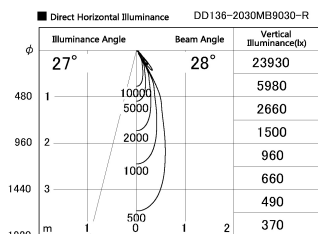

Item no. DD136-2030MB9030-R

Series Name: Cledy versa R-G Antiglare
(DD136-AG-R)

Installation	Recessed mount
Type	Cledy versa R-G Antiglare (DD136-AG-R)
Fixture wattage	20W
Beam angle	28 deg
Color Temp.	3000K
CRI	Ra>90
Luminous	1734 lm
Body	Die-cast aluminum alloy
Body finish	N/A
Trim finish	Black
Reflector finish	Mirror
IP Rate	IP20
Light source	COB module
Input Voltage	AC220~240V
Dimming Type	Non-Dimmable
Certificate	CE, CCC
Cut Hole	125mm