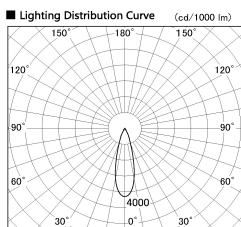

Item no. DD136-2030MB9030-R

Series Name: Cledy versa R-G Antiglare
(DD136-AG-R)

Installation	Recessed mount
Type	Cledy versa R-G Antiglare (DD136-AG-R)
Fixture wattage	20W
Beam angle	28 deg
Color Temp.	3000K
CRI	Ra>90
Luminous	1734 lm
Body	Die-cast aluminum alloy
Body finish	N/A
Trim finish	Black
Reflector finish	Mirror
IP Rate	IP20
Light source	COB module
Input Voltage	AC220~240V
Dimming Type	Non-Dimmable
Certificate	CE, CCC
Cut Hole	125mm