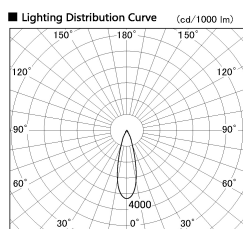

Item no. DD136-2030MB9030-R

Series Name: Cledy versa R-G Antiglare
(DD136-AG-R)

Installation	Recessed mount
Type	Cledy versa R-G Antiglare (DD136-AG-R)
Fixture wattage	20W
Beam angle	28 deg
Color Temp.	3000K
CRI	Ra>90
Luminous	1734 lm
Body	Die-cast aluminum alloy
Body finish	N/A
Trim finish	Black
Reflector finish	Mirror
IP Rate	IP20
Light source	COB module
Input Voltage	AC220~240V
Dimming Type	Non-Dimmable
Certificate	CE, CCC
Cut Hole	125mm