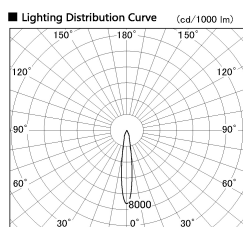

Item no. DD136-1915MB9030-R

Series Name: Cledy versa R-G Antiglare
(DD136-AG-R)

■ Direct Horizontal Illuminance DD136-1915MB9030-R

φ	Illuminance Angle	Beam Angle	Vertical Illuminance (lx)
1	15°	15°	39690
260			9920
			4410
520			2480
			1590
780			1100
			810
1050			620

Installation	Recessed mount
Type	Cledy versa R-G Antiglare (DD136-AG-R)
Fixture wattage	18.6W
Beam angle	15 deg
Color Temp.	3000K
CRI	Ra>90
Luminous	1334 lm
Body	Die-cast aluminum alloy
Body finish	N/A
Trim finish	Black
Reflector finish	Mirror
IP Rate	IP20
Light source	COB module
Input Voltage	AC220~240V
Dimming Type	Non-Dimmable
Certificate	CE, CCC
Cut Hole	100mm