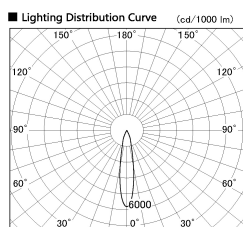

Item no. DD136-1920MB9030-R

Series Name: Cledy versa R-G Antiglare
(DD136-AG-R)

■ Direct Horizontal Illuminance DD136-1920MB9030-R

φ	Illuminance Angle	Beam Angle	Vertical Illuminance (lx)
330	19°	19°	32510
1			8130
			3610
660	2		2030
			1300
1000	3		900
			660
1330	m	1 0 1 2	510

Installation	Recessed mount
Type	Cledy versa R-G Antiglare (DD136-AG-R)
Fixture wattage	18.6W
Beam angle	19 deg
Color Temp.	3000K
CRI	Ra>90
Luminous	1400 lm
Body	Die-cast aluminum alloy
Body finish	N/A
Trim finish	Black
Reflector finish	Mirror
IP Rate	IP20
Light source	COB module
Input Voltage	AC220~240V
Dimming Type	Non-Dimmable
Certificate	CE, CCC
Cut Hole	100mm