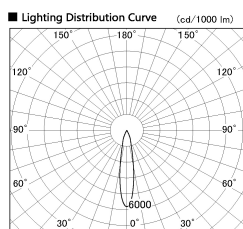

Item no. DD136-1920MB9030-R

Series Name: Cledy versa R-G Antiglare  
(DD136-AG-R)

|                  |   |
|------------------|---|
| Installation     | Recessed mount                            |
| Type             | Cledy versa R-G Antiglare<br>(DD136-AG-R) |
| Fixture wattage  | 18.6W                                     |
| Beam angle       | 19 deg                                    |
| Color Temp.      | 3000K                                     |
| CRI              | Ra>90                                     |
| Luminous         | 1400 lm                                   |
| Body             | Die-cast aluminum alloy                   |
| Body finish      | N/A                                       |
| Trim finish      | Black                                     |
| Reflector finish | Mirror                                    |
| IP Rate          | IP20                                      |
| Light source     | COB module                                |
| Input Voltage    | AC220~240V                                |
| Dimming Type     | Non-Dimmable                              |
| Certificate      | CE, CCC                                   |
| Cut Hole         | 100mm                                     |

■ Direct Horizontal Illuminance DD136-1920MB9030-R

| φ    | Illuminance Angle | Beam Angle | Vertical Illuminance (lx) |
|------|-------------------|------------|---------------------------|
| 330  | 19°               | 19°        | 32510                     |
| 1    |                   |            | 8130                      |
| 660  | 2                 |            | 3610                      |
| 1000 | 3                 |            | 2030                      |
| 1330 | m                 | 0          | 1300                      |
|      |                   | 1          | 900                       |
|      |                   | 2          | 660                       |
|      |                   |            | 510                       |