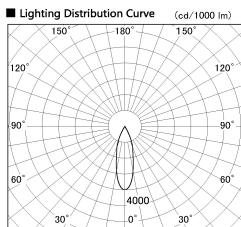

Item no. DD136-1930MB9030-R

Series Name: Cledy versa R-G Antiglare  
(DD136-AG-R)

Installation	Recessed mount
Type	Cledy versa R-G Antiglare (DD136-AG-R)
Fixture wattage	18.6W
Beam angle	29 deg
Color Temp.	3000K
CRI	Ra>90
Luminous	1533 lm
Body	Die-cast aluminum alloy
Body finish	N/A
Trim finish	Black
Reflector finish	Mirror
IP Rate	IP20
Light source	COB module
Input Voltage	AC220~240V
Dimming Type	Non-Dimmable
Certificate	CE, CCC
Cut Hole	100mm