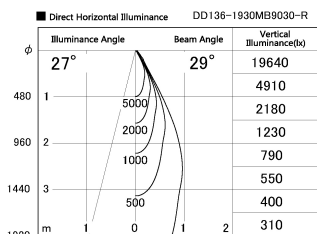

Item no. DD136-1930MB9030-R

Series Name: Cledy versa R-G Antiglare
(DD136-AG-R)

Installation	Recessed mount
Type	Cledy versa R-G Antiglare (DD136-AG-R)
Fixture wattage	18.6W
Beam angle	29 deg
Color Temp.	3000K
CRI	Ra>90
Luminous	1533 lm
Body	Die-cast aluminum alloy
Body finish	N/A
Trim finish	Black
Reflector finish	Mirror
IP Rate	IP20
Light source	COB module
Input Voltage	AC220~240V
Dimming Type	Non-Dimmable
Certificate	CE, CCC
Cut Hole	100mm