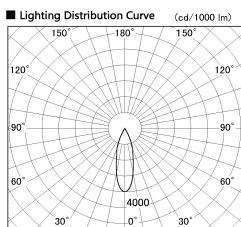

Item no. DD136-1930MB9030-R

Series Name: Cledy versa R-G Antiglare
(DD136-AG-R)

Installation	Recessed mount
Type	Cledy versa R-G Antiglare (DD136-AG-R)
Fixture wattage	18.6W
Beam angle	29 deg
Color Temp.	3000K
CRI	Ra>90
Luminous	1533 lm
Body	Die-cast aluminum alloy
Body finish	N/A
Trim finish	Black
Reflector finish	Mirror
IP Rate	IP20
Light source	COB module
Input Voltage	AC220~240V
Dimming Type	Non-Dimmable
Certificate	CE, CCC
Cut Hole	100mm