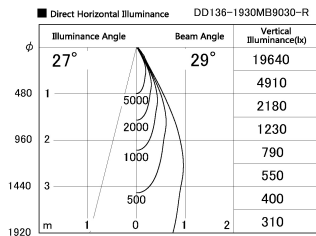

Item no. DD136-1930MB9030-R

Series Name: Cledy versa R-G Antiglare  
(DD136-AG-R)

Installation	Recessed mount
Type	Cledy versa R-G Antiglare (DD136-AG-R)
Fixture wattage	18.6W
Beam angle	29 deg
Color Temp.	3000K
CRI	Ra>90
Luminous	1533 lm
Body	Die-cast aluminum alloy
Body finish	N/A
Trim finish	Black
Reflector finish	Mirror
IP Rate	IP20
Light source	COB module
Input Voltage	AC220~240V
Dimming Type	Non-Dimmable
Certificate	CE, CCC
Cut Hole	100mm