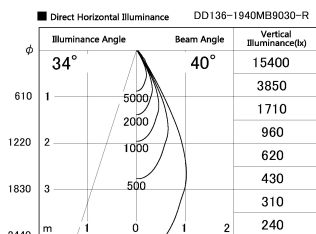

Item no. DD136-1940MB9030-R

Series Name: Cledy versa R-G Antiglare
(DD136-AG-R)

Installation	Recessed mount
Type	Cledy versa R-G Antiglare (DD136-AG-R)
Fixture wattage	18.6W
Beam angle	40 deg
Color Temp.	3000K
CRI	Ra>90
Luminous	1561 lm
Body	Die-cast aluminum alloy
Body finish	N/A
Trim finish	Black
Reflector finish	Mirror
IP Rate	IP20
Light source	COB module
Input Voltage	AC220~240V
Dimming Type	Non-Dimmable
Certificate	CE, CCC
Cut Hole	100mm