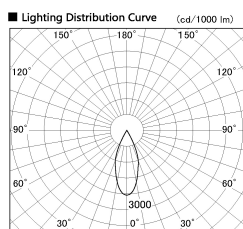

Item no. DD136-1940MB9030-R

Series Name: Cledy versa R-G Antiglare
(DD136-AG-R)

Installation	Recessed mount
Type	Cledy versa R-G Antiglare (DD136-AG-R)
Fixture wattage	18.6W
Beam angle	40 deg
Color Temp.	3000K
CRI	Ra>90
Luminous	1561 lm
Body	Die-cast aluminum alloy
Body finish	N/A
Trim finish	Black
Reflector finish	Mirror
IP Rate	IP20
Light source	COB module
Input Voltage	AC220~240V
Dimming Type	Non-Dimmable
Certificate	CE, CCC
Cut Hole	100mm