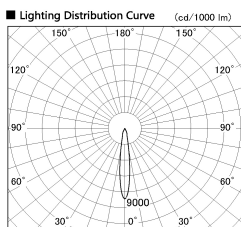

Item no. DD136-1115MB9030-R

Series Name: Cledy versa R-G Antiglare
(DD136-AG-R)

Installation	Recessed mount
Type	Cledy versa R-G Antiglare (DD136-AG-R)
Fixture wattage	10.5W
Beam angle	15 deg
Color Temp.	3000K
CRI	Ra>90
Luminous	817 lm
Body	Die-cast aluminum alloy
Body finish	N/A
Trim finish	Black
Reflector finish	Mirror
IP Rate	IP20
Light source	COB module
Input Voltage	AC220~240V
Dimming Type	Non-Dimmable
Certificate	CE, CCC
Cut Hole	100mm

■ Direct Horizontal Illuminance DD136-1115MB9030-R

φ	Illuminance Angle	Beam Angle	Vertical Illuminance (lx)
240	14°	15°	26260
490	1		6570
730	2		2920
980	3		1640
			1050
			730
			540
			410