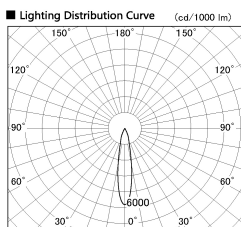

Item no. DD136-1120MB9030-R

Series Name: Cledy versa R-G Antiglare
(DD136-AG-R)

■ Direct Horizontal Illuminance DD136-1120MB9030-R

φ	Illuminance Angle	Beam Angle	Vertical Illuminance (lx)
330	19°	19°	19970
660	2		4990
1000	3		2220
1330	m	0	1250
		1	800
		2	550
			410
			310

Installation	Recessed mount
Type	Cledy versa R-G Antiglare (DD136-AG-R)
Fixture wattage	10.5W
Beam angle	19 deg
Color Temp.	3000K
CRI	Ra>90
Luminous	860 lm
Body	Die-cast aluminum alloy
Body finish	N/A
Trim finish	Black
Reflector finish	Mirror
IP Rate	IP20
Light source	COB module
Input Voltage	AC220~240V
Dimming Type	Non-Dimmable
Certificate	CE, CCC
Cut Hole	100mm