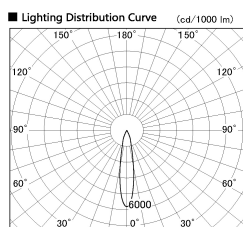

Item no. DD136-1120MB9030-R

Series Name: Cledy versa R-G Antiglare
(DD136-AG-R)

■ Direct Horizontal Illuminance DD136-1120MB9030-R

φ	Illuminance Angle	Beam Angle	Vertical Illuminance (lx)
330	19°	19°	19970
660	2		4990
1000	3		2220
1330	m	0	1250
		1	800
		2	550
			410
			310

Installation	Recessed mount
Type	Cledy versa R-G Antiglare (DD136-AG-R)
Fixture wattage	10.5W
Beam angle	19 deg
Color Temp.	3000K
CRI	Ra>90
Luminous	860 lm
Body	Die-cast aluminum alloy
Body finish	N/A
Trim finish	Black
Reflector finish	Mirror
IP Rate	IP20
Light source	COB module
Input Voltage	AC220~240V
Dimming Type	Non-Dimmable
Certificate	CE, CCC
Cut Hole	100mm