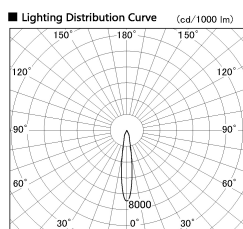

Item no. DD136-0815MB9030-R

Series Name: Cledy versa R-G Antiglare  
(DD136-AG-R)

■ Direct Horizontal Illuminance DD136-0815MB9030-R

φ	Illuminance Angle	Beam Angle	Vertical Illuminance (lx)
280	16°	16°	15540
1			3890
560	2		1730
2			970
840	3		620
1			430
1120	m	1 0 1 2	320
			240

Installation	Recessed mount
Type	Cledy versa R-G Antiglare (DD136-AG-R)
Fixture wattage	7.5W
Beam angle	16deg
Color Temp.	3000K
CRI	Ra>90
Luminous	543 lm
Body	Die-cast aluminum alloy
Body finish	N/A
Trim finish	Black
Reflector finish	Mirror
IP Rate	IP20
Light source	COB module
Input Voltage	AC220~240V
Dimming Type	Non-Dimmable
Certificate	CE, CCC
Cut Hole	100mm