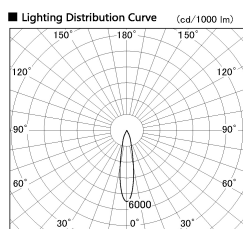

Item no. DD136-0820MB9030-R

Series Name: Cledy versa R-G Antiglare
(DD136-AG-R)

Installation	Recessed mount
Type	Cledy versa R-G Antiglare (DD136-AG-R)
Fixture wattage	7.5W
Beam angle	20deg
Color Temp.	3000K
CRI	Ra>90
Luminous	579 lm
Body	Die-cast aluminum alloy
Body finish	N/A
Trim finish	Black
Reflector finish	Mirror
IP Rate	IP20
Light source	COB module
Input Voltage	AC220~240V
Dimming Type	Non-Dimmable
Certificate	CE, CCC
Cut Hole	100mm

■ Direct Horizontal Illuminance DD136-0820MB9030-R

φ	Illuminance Angle	Beam Angle	Vertical Illuminance (lx)
350	20°	20°	12530
700			3130
1050			1390
1410			780
			500
			350
			260
			200