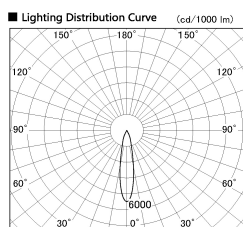

Item no. DD136-0820MB9030-R

Series Name: Cledy versa R-G Antiglare  
(DD136-AG-R)

■ Direct Horizontal Illuminance DD136-0820MB9030-R

φ	Illuminance Angle	Beam Angle	Vertical Illuminance (lx)
350	20°	20°	12530
700			3130
1050			1390
1410			780
			500
			350
			260
			200

Installation	Recessed mount
Type	Cledy versa R-G Antiglare (DD136-AG-R)
Fixture wattage	7.5W
Beam angle	20deg
Color Temp.	3000K
CRI	Ra>90
Luminous	579 lm
Body	Die-cast aluminum alloy
Body finish	N/A
Trim finish	Black
Reflector finish	Mirror
IP Rate	IP20
Light source	COB module
Input Voltage	AC220~240V
Dimming Type	Non-Dimmable
Certificate	CE, CCC
Cut Hole	100mm