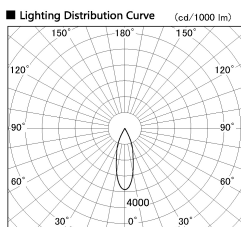

Item no. DD136-0830MB9030-R

Series Name: Cledy versa R-G Antiglare
(DD136-AG-R)

Installation	Recessed mount
Type	Cledy versa R-G Antiglare (DD136-AG-R)
Fixture wattage	7.5W
Beam angle	30deg
Color Temp.	3000K
CRI	Ra>90
Luminous	633 lm
Body	Die-cast aluminum alloy
Body finish	N/A
Trim finish	Black
Reflector finish	Mirror
IP Rate	IP20
Light source	COB module
Input Voltage	AC220~240V
Dimming Type	Non-Dimmable
Certificate	CE, CCC
Cut Hole	100mm