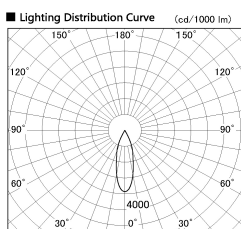

Item no. DD136-0830MB9030-R

Series Name: Cledy versa R-G Antiglare
(DD136-AG-R)

Installation	Recessed mount
Type	Cledy versa R-G Antiglare (DD136-AG-R)
Fixture wattage	7.5W
Beam angle	30deg
Color Temp.	3000K
CRI	Ra>90
Luminous	633 lm
Body	Die-cast aluminum alloy
Body finish	N/A
Trim finish	Black
Reflector finish	Mirror
IP Rate	IP20
Light source	COB module
Input Voltage	AC220~240V
Dimming Type	Non-Dimmable
Certificate	CE, CCC
Cut Hole	100mm