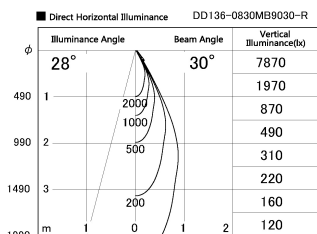

Item no. DD136-0830MB9030-R

Series Name: Cledy versa R-G Antiglare
(DD136-AG-R)

Installation	Recessed mount
Type	Cledy versa R-G Antiglare (DD136-AG-R)
Fixture wattage	7.5W
Beam angle	30deg
Color Temp.	3000K
CRI	Ra>90
Luminous	633 lm
Body	Die-cast aluminum alloy
Body finish	N/A
Trim finish	Black
Reflector finish	Mirror
IP Rate	IP20
Light source	COB module
Input Voltage	AC220~240V
Dimming Type	Non-Dimmable
Certificate	CE, CCC
Cut Hole	100mm