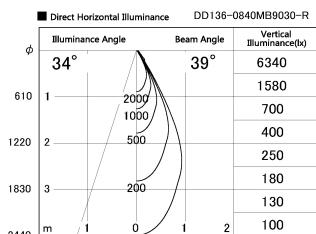

Item no. DD136-0840MB9030-R

Series Name: Cledy versa R-G Antiglare
(DD136-AG-R)

Installation	Recessed mount
Type	Cledy versa R-G Antiglare (DD136-AG-R)
Fixture wattage	7.5W
Beam angle	39deg
Color Temp.	3000K
CRI	Ra>90
Luminous	642 lm
Body	Die-cast aluminum alloy
Body finish	N/A
Trim finish	Black
Reflector finish	Mirror
IP Rate	IP20
Light source	COB module
Input Voltage	AC220~240V
Dimming Type	Non-Dimmable
Certificate	CE, CCC
Cut Hole	100mm