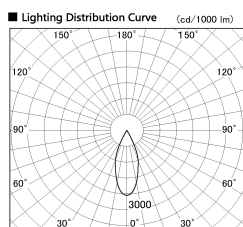

Item no. DD136-0840MB9030-R

Series Name: Cledy versa R-G Antiglare
(DD136-AG-R)

Installation	Recessed mount
Type	Cledy versa R-G Antiglare (DD136-AG-R)
Fixture wattage	7.5W
Beam angle	39deg
Color Temp.	3000K
CRI	Ra>90
Luminous	642 lm
Body	Die-cast aluminum alloy
Body finish	N/A
Trim finish	Black
Reflector finish	Mirror
IP Rate	IP20
Light source	COB module
Input Voltage	AC220~240V
Dimming Type	Non-Dimmable
Certificate	CE, CCC
Cut Hole	100mm