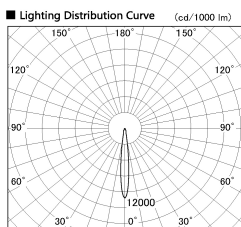

Item no. DD136-3515MB9035-R

Series Name: Cledy versa R-G Antiglare  
(DD136-AG-R)

■ Direct Horizontal Illuminance DD136-3515MB9035-R

| φ   | Illuminance Angle | Beam Angle | Vertical Illuminance (lx) |
|-----|-------------------|------------|---------------------------|
| 190 | 11°               | 12°        | 124820                    |
| 1   |                   |            | 31200                     |
|     |                   |            | 13870                     |
| 380 |                   |            | 7800                      |
| 2   |                   |            | 4990                      |
| 570 |                   |            | 3470                      |
| 3   |                   |            | 2550                      |
| 770 | m                 | 1 0 1 2    | 1950                      |

|                  |   |
|------------------|---|
| Installation     | Recessed mount                            |
| Type             | Cledy versa R-G Antiglare<br>(DD136-AG-R) |
| Fixture wattage  | 36W                                       |
| Beam angle       | 12 deg                                    |
| Color Temp.      | 3500K                                     |
| CRI              | Ra>90                                     |
| Luminous         | 2943 lm                                   |
| Body             | Die-cast aluminum alloy                   |
| Body finish      | N/A                                       |
| Trim finish      | Black                                     |
| Reflector finish | Mirror                                    |
| IP Rate          | IP20                                      |
| Light source     | COB module                                |
| Input Voltage    | AC220~240V                                |
| Dimming Type     | Non-Dimmable                              |
| Certificate      | CE, CCC                                   |
| Cut Hole         | 150mm                                     |