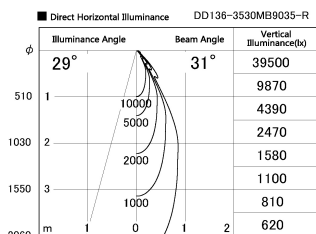

Item no. DD136-3530MB9035-R

Series Name: Cledy versa R-G Antiglare
(DD136-AG-R)

Installation	Recessed mount
Type	Cledy versa R-G Antiglare (DD136-AG-R)
Fixture wattage	36W
Beam angle	31 deg
Color Temp.	3500K
CRI	Ra>90
Luminous	3473 lm
Body	Die-cast aluminum alloy
Body finish	N/A
Trim finish	Black
Reflector finish	Mirror
IP Rate	IP20
Light source	COB module
Input Voltage	AC220~240V
Dimming Type	Non-Dimmable
Certificate	CE, CCC
Cut Hole	150mm