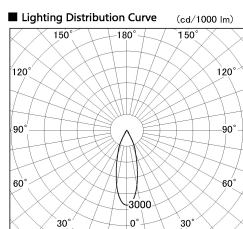

Item no. DD136-3530MB9035-R

Series Name: Cledy versa R-G Antiglare
(DD136-AG-R)

Installation	Recessed mount
Type	Cledy versa R-G Antiglare (DD136-AG-R)
Fixture wattage	36W
Beam angle	31 deg
Color Temp.	3500K
CRI	Ra>90
Luminous	3473 lm
Body	Die-cast aluminum alloy
Body finish	N/A
Trim finish	Black
Reflector finish	Mirror
IP Rate	IP20
Light source	COB module
Input Voltage	AC220~240V
Dimming Type	Non-Dimmable
Certificate	CE, CCC
Cut Hole	150mm