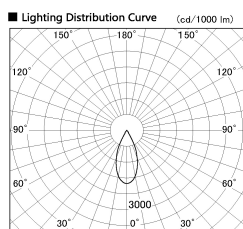

Item no. DD136-3540MB9035-R

Series Name: Cledy versa R-G Antiglare
(DD136-AG-R)

Installation	Recessed mount
Type	Cledy versa R-G Antiglare (DD136-AG-R)
Fixture wattage	36W
Beam angle	42 deg
Color Temp.	3500K
CRI	Ra>90
Luminous	3443 lm
Body	Die-cast aluminum alloy
Body finish	N/A
Trim finish	Black
Reflector finish	Mirror
IP Rate	IP20
Light source	COB module
Input Voltage	AC220~240V
Dimming Type	Non-Dimmable
Certificate	CE, CCC
Cut Hole	150mm