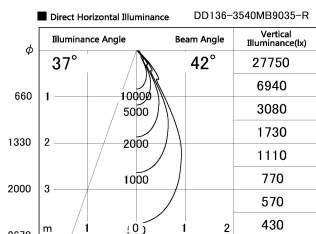

Item no. DD136-3540MB9035-R

Series Name: Cledy versa R-G Antiglare
(DD136-AG-R)

Installation	Recessed mount
Type	Cledy versa R-G Antiglare (DD136-AG-R)
Fixture wattage	36W
Beam angle	42 deg
Color Temp.	3500K
CRI	Ra>90
Luminous	3443 lm
Body	Die-cast aluminum alloy
Body finish	N/A
Trim finish	Black
Reflector finish	Mirror
IP Rate	IP20
Light source	COB module
Input Voltage	AC220~240V
Dimming Type	Non-Dimmable
Certificate	CE, CCC
Cut Hole	150mm