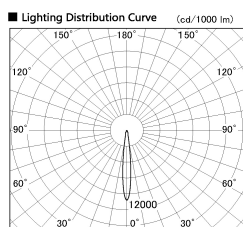

Item no. DD136-2815MB9035-R

Series Name: Cledy versa R-G Antiglare
(DD136-AG-R)

■ Direct Horizontal Illuminance DD136-2815MB9035-R

| φ | Illuminance Angle | Beam Angle | Vertical Illuminance (lx) |
|-----|-------------------|------------|---------------------------|
| 190 | 11° | 12° | 100850 |
| 1 | 50000 | | 25210 |
| | 20000 | | 11210 |
| 380 | 10000 | | 6300 |
| 2 | 5000 | | 4030 |
| 570 | | | 2800 |
| 3 | | | 2060 |
| 770 | m | 1 | 2000 |
| | | 2 | 1580 |

| | |
|------------------|---|
| Installation | Recessed mount |
| Type | Cledy versa R-G Antiglare (DD136-AG-R) |
| Fixture wattage | 28W |
| Beam angle | 12 deg |
| Color Temp. | 3500K |
| CRI | Ra>90 |
| Luminous | 2370 lm |
| Body | Die-cast aluminum alloy |
| Body finish | N/A |
| Trim finish | Black |
| Reflector finish | Mirror |
| IP Rate | IP20 |
| Light source | COB module |
| Input Voltage | AC220~240V |
| Dimming Type | Non-Dimmable |
| Certificate | CE, CCC |
| Cut Hole | 150mm |