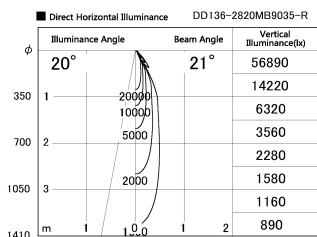

Item no. DD136-2820MB9035-R

Series Name: Cledy versa R-G Antiglare
(DD136-AG-R)

Installation	Recessed mount
Type	Cledy versa R-G Antiglare (DD136-AG-R)
Fixture wattage	28W
Beam angle	21 deg
Color Temp.	3500K
CRI	Ra>90
Luminous	2821 lm
Body	Die-cast aluminum alloy
Body finish	N/A
Trim finish	Black
Reflector finish	Mirror
IP Rate	IP20
Light source	COB module
Input Voltage	AC220~240V
Dimming Type	Non-Dimmable
Certificate	CE, CCC
Cut Hole	150mm