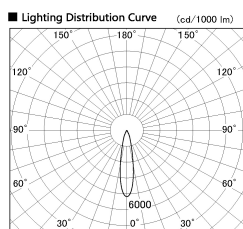

Item no. DD136-2820MB9035-R

Series Name: Cledy versa R-G Antiglare
(DD136-AG-R)

Installation	Recessed mount
Type	Cledy versa R-G Antiglare (DD136-AG-R)
Fixture wattage	28W
Beam angle	21 deg
Color Temp.	3500K
CRI	Ra>90
Luminous	2821 lm
Body	Die-cast aluminum alloy
Body finish	N/A
Trim finish	Black
Reflector finish	Mirror
IP Rate	IP20
Light source	COB module
Input Voltage	AC220~240V
Dimming Type	Non-Dimmable
Certificate	CE, CCC
Cut Hole	150mm