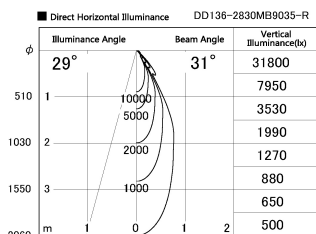

Item no. DD136-2830MB9035-R

Series Name: Cledy versa R-G Antiglare
(DD136-AG-R)

Installation	Recessed mount
Type	Cledy versa R-G Antiglare (DD136-AG-R)
Fixture wattage	28W
Beam angle	31 deg
Color Temp.	3500K
CRI	Ra>90
Luminous	2796 lm
Body	Die-cast aluminum alloy
Body finish	N/A
Trim finish	Black
Reflector finish	Mirror
IP Rate	IP20
Light source	COB module
Input Voltage	AC220~240V
Dimming Type	Non-Dimmable
Certificate	CE, CCC
Cut Hole	150mm