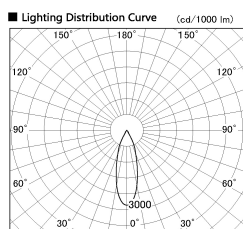

Item no. DD136-2830MB9035-R

Series Name: Cledy versa R-G Antiglare
(DD136-AG-R)

Installation	Recessed mount
Type	Cledy versa R-G Antiglare (DD136-AG-R)
Fixture wattage	28W
Beam angle	31 deg
Color Temp.	3500K
CRI	Ra>90
Luminous	2796 lm
Body	Die-cast aluminum alloy
Body finish	N/A
Trim finish	Black
Reflector finish	Mirror
IP Rate	IP20
Light source	COB module
Input Voltage	AC220~240V
Dimming Type	Non-Dimmable
Certificate	CE, CCC
Cut Hole	150mm