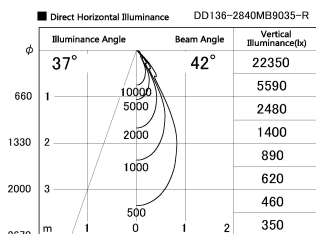

Item no. DD136-2840MB9035-R

Series Name: Cledy versa R-G Antiglare  
(DD136-AG-R)

Installation	Recessed mount
Type	Cledy versa R-G Antiglare (DD136-AG-R)
Fixture wattage	28W
Beam angle	42 deg
Color Temp.	3500K
CRI	Ra>90
Luminous	2773 lm
Body	Die-cast aluminum alloy
Body finish	N/A
Trim finish	Black
Reflector finish	Mirror
IP Rate	IP20
Light source	COB module
Input Voltage	AC220~240V
Dimming Type	Non-Dimmable
Certificate	CE, CCC
Cut Hole	150mm