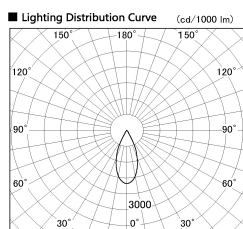

Item no. DD136-2840MB9035-R

Series Name: Cledy versa R-G Antiglare  
(DD136-AG-R)

Installation	Recessed mount
Type	Cledy versa R-G Antiglare (DD136-AG-R)
Fixture wattage	28W
Beam angle	42 deg
Color Temp.	3500K
CRI	Ra>90
Luminous	2773 lm
Body	Die-cast aluminum alloy
Body finish	N/A
Trim finish	Black
Reflector finish	Mirror
IP Rate	IP20
Light source	COB module
Input Voltage	AC220~240V
Dimming Type	Non-Dimmable
Certificate	CE, CCC
Cut Hole	150mm