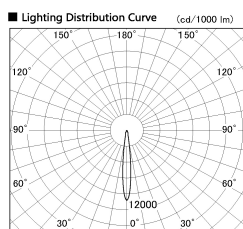

Item no. DD136-2615MB9035-R

Series Name: Cledy versa R-G Antiglare
(DD136-AG-R)

■ Direct Horizontal Illuminance DD136-2615MB9035-R

φ	Illuminance Angle	Beam Angle	Vertical Illuminance (lx)
190	11°	12°	87720
1			21930
380	2		9750
			5480
570	3		3510
			2440
770	m	1	1790
		2	1370

Installation	Recessed mount
Type	Cledy versa R-G Antiglare (DD136-AG-R)
Fixture wattage	23W
Beam angle	12 deg
Color Temp.	3500K
CRI	Ra>90
Luminous	2060 lm
Body	Die-cast aluminum alloy
Body finish	N/A
Trim finish	Black
Reflector finish	Mirror
IP Rate	IP20
Light source	COB module
Input Voltage	AC220~240V
Dimming Type	Non-Dimmable
Certificate	CE, CCC
Cut Hole	150mm