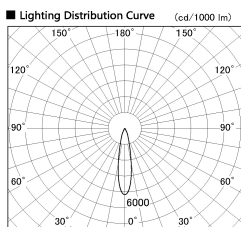

Item no. DD136-2620MB9035-R

Series Name: Cledy versa R-G Antiglare
(DD136-AG-R)

■ Direct Horizontal Illuminance DD136-2620MB9035-R

φ	Illuminance Angle	Beam Angle	Vertical Illuminance (lx)
350	20°	21°	49490
700	1		12370
1050	2		5500
1410	3		3090
	1		1980
	2		1370
	3		1010
	1	2	770

Installation	Recessed mount
Type	Cledy versa R-G Antiglare (DD136-AG-R)
Fixture wattage	23W
Beam angle	21 deg
Color Temp.	3500K
CRI	Ra>90
Luminous	2454 lm
Body	Die-cast aluminum alloy
Body finish	N/A
Trim finish	Black
Reflector finish	Mirror
IP Rate	IP20
Light source	COB module
Input Voltage	AC220~240V
Dimming Type	Non-Dimmable
Certificate	CE, CCC
Cut Hole	150mm