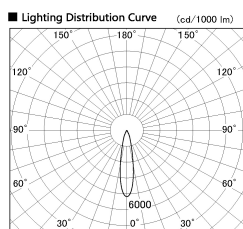

Item no. DD136-2620MB9035-R

Series Name: Cledy versa R-G Antiglare
(DD136-AG-R)

■ Direct Horizontal Illuminance DD136-2620MB9035-R

φ	Illuminance Angle	Beam Angle	Vertical Illuminance (lx)
350	20°	21°	49490
700	1		12370
1050	2		5500
1410	3		3090
	1		1980
	2		1370
	3		1010
	1	2	770

Installation	Recessed mount
Type	Cledy versa R-G Antiglare (DD136-AG-R)
Fixture wattage	23W
Beam angle	21 deg
Color Temp.	3500K
CRI	Ra>90
Luminous	2454 lm
Body	Die-cast aluminum alloy
Body finish	N/A
Trim finish	Black
Reflector finish	Mirror
IP Rate	IP20
Light source	COB module
Input Voltage	AC220~240V
Dimming Type	Non-Dimmable
Certificate	CE, CCC
Cut Hole	150mm