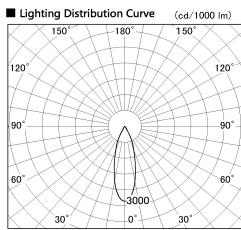

Item no. DD136-2630MB9035-R

Series Name: Cledy versa R-G Antiglare  
(DD136-AG-R)

Installation	Recessed mount
Type	Cledy versa R-G Antiglare (DD136-AG-R)
Fixture wattage	23W
Beam angle	31 deg
Color Temp.	3500K
CRI	Ra>90
Luminous	2435 lm
Body	Die-cast aluminum alloy
Body finish	N/A
Trim finish	Black
Reflector finish	Mirror
IP Rate	IP20
Light source	COB module
Input Voltage	AC220~240V
Dimming Type	Non-Dimmable
Certificate	CE, CCC
Cut Hole	150mm