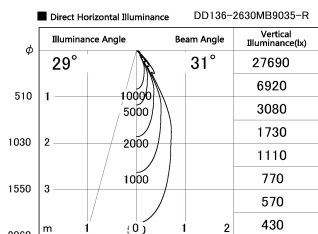

Item no. DD136-2630MB9035-R

Series Name: Cledy versa R-G Antiglare  
(DD136-AG-R)

Installation	Recessed mount
Type	Cledy versa R-G Antiglare (DD136-AG-R)
Fixture wattage	23W
Beam angle	31 deg
Color Temp.	3500K
CRI	Ra>90
Luminous	2435 lm
Body	Die-cast aluminum alloy
Body finish	N/A
Trim finish	Black
Reflector finish	Mirror
IP Rate	IP20
Light source	COB module
Input Voltage	AC220~240V
Dimming Type	Non-Dimmable
Certificate	CE, CCC
Cut Hole	150mm