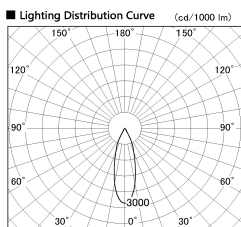

Item no. DD136-2630MB9035-R

Series Name: Cledy versa R-G Antiglare  
(DD136-AG-R)

Installation	Recessed mount
Type	Cledy versa R-G Antiglare (DD136-AG-R)
Fixture wattage	23W
Beam angle	31 deg
Color Temp.	3500K
CRI	Ra>90
Luminous	2435 lm
Body	Die-cast aluminum alloy
Body finish	N/A
Trim finish	Black
Reflector finish	Mirror
IP Rate	IP20
Light source	COB module
Input Voltage	AC220~240V
Dimming Type	Non-Dimmable
Certificate	CE, CCC
Cut Hole	150mm