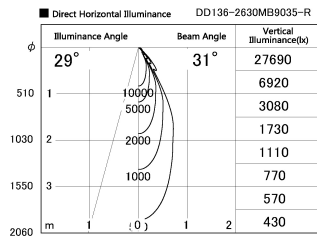

Item no. DD136-2630MB9035-R

Series Name: Cledy versa R-G Antiglare  
(DD136-AG-R)

Installation	Recessed mount
Type	Cledy versa R-G Antiglare (DD136-AG-R)
Fixture wattage	23W
Beam angle	31 deg
Color Temp.	3500K
CRI	Ra>90
Luminous	2435 lm
Body	Die-cast aluminum alloy
Body finish	N/A
Trim finish	Black
Reflector finish	Mirror
IP Rate	IP20
Light source	COB module
Input Voltage	AC220~240V
Dimming Type	Non-Dimmable
Certificate	CE, CCC
Cut Hole	150mm