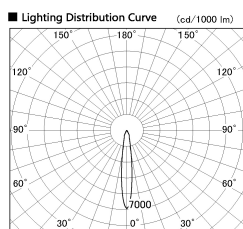

Item no. DD136-2515MB9035-R

Series Name: Cledy versa R-G Antiglare
(DD136-AG-R)

■ Direct Horizontal Illuminance DD136-2515MB9035-R

φ	Illuminance Angle	Beam Angle	Vertical Illuminance (lx)
	14°	14°	50620
240			12660
480			5620
730			3160
980			2020
			1410
			1030
			790

Installation	Recessed mount
Type	Cledy versa R-G Antiglare (DD136-AG-R)
Fixture wattage	23W
Beam angle	14 deg
Color Temp.	3500K
CRI	Ra>90
Luminous	1823 lm
Body	Die-cast aluminum alloy
Body finish	N/A
Trim finish	Black
Reflector finish	Mirror
IP Rate	IP20
Light source	COB module
Input Voltage	AC220~240V
Dimming Type	Non-Dimmable
Certificate	CE, CCC
Cut Hole	125mm