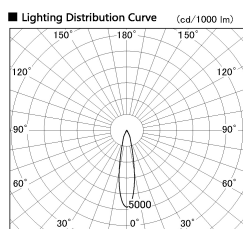

Item no. DD136-2520MB9035-R

Series Name: Cledy versa R-G Antiglare  
(DD136-AG-R)

■ Direct Horizontal Illuminance DD136-2520MB9035-R

φ	Illuminance Angle	Beam Angle	Vertical Illuminance (lx)
350	20°	21°	41730
700			10430
1050			4640
1410			2610
			1670
			1160
			850
			650

Installation	Recessed mount
Type	Cledy versa R-G Antiglare (DD136-AG-R)
Fixture wattage	23W
Beam angle	21 deg
Color Temp.	3500K
CRI	Ra>90
Luminous	2142 lm
Body	Die-cast aluminum alloy
Body finish	N/A
Trim finish	Black
Reflector finish	Mirror
IP Rate	IP20
Light source	COB module
Input Voltage	AC220~240V
Dimming Type	Non-Dimmable
Certificate	CE, CCC
Cut Hole	125mm