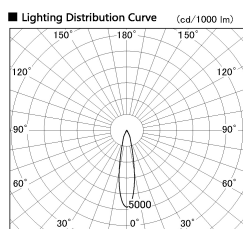

Item no. DD136-2520MB9035-R

Series Name: Cledy versa R-G Antiglare
(DD136-AG-R)

■ Direct Horizontal Illuminance DD136-2520MB9035-R

φ	Illuminance Angle	Beam Angle	Vertical Illuminance (lx)
350	20°	21°	41730
700	20°	21°	10430
1050	20°	21°	4640
1410	20°	21°	2610
			1670
			1160
			850
			650

Installation	Recessed mount
Type	Cledy versa R-G Antiglare (DD136-AG-R)
Fixture wattage	23W
Beam angle	21 deg
Color Temp.	3500K
CRI	Ra>90
Luminous	2142 lm
Body	Die-cast aluminum alloy
Body finish	N/A
Trim finish	Black
Reflector finish	Mirror
IP Rate	IP20
Light source	COB module
Input Voltage	AC220~240V
Dimming Type	Non-Dimmable
Certificate	CE, CCC
Cut Hole	125mm