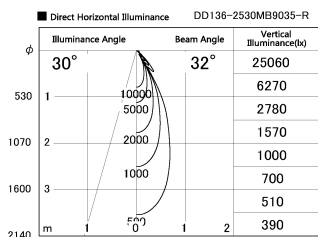

Item no. DD136-2530MB9035-R

Series Name: Cledy versa R-G Antiglare
(DD136-AG-R)

Installation	Recessed mount
Type	Cledy versa R-G Antiglare (DD136-AG-R)
Fixture wattage	23W
Beam angle	32 deg
Color Temp.	3500K
CRI	Ra>90
Luminous	2195 lm
Body	Die-cast aluminum alloy
Body finish	N/A
Trim finish	Black
Reflector finish	Mirror
IP Rate	IP20
Light source	COB module
Input Voltage	AC220~240V
Dimming Type	Non-Dimmable
Certificate	CE, CCC
Cut Hole	125mm