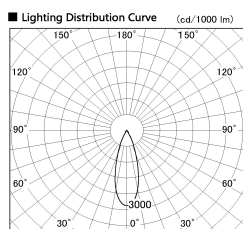

Item no. DD136-2530MB9035-R

Series Name: Cledy versa R-G Antiglare
(DD136-AG-R)

Installation	Recessed mount
Type	Cledy versa R-G Antiglare (DD136-AG-R)
Fixture wattage	23W
Beam angle	32 deg
Color Temp.	3500K
CRI	Ra>90
Luminous	2195 lm
Body	Die-cast aluminum alloy
Body finish	N/A
Trim finish	Black
Reflector finish	Mirror
IP Rate	IP20
Light source	COB module
Input Voltage	AC220~240V
Dimming Type	Non-Dimmable
Certificate	CE, CCC
Cut Hole	125mm