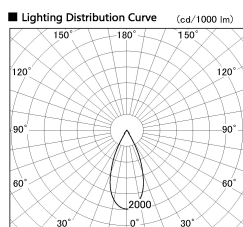

Item no. DD136-2540MB9035-R

Series Name: Cledy versa R-G Antiglare  
(DD136-AG-R)

Installation	Recessed mount
Type	Cledy versa R-G Antiglare (DD136-AG-R)
Fixture wattage	23W
Beam angle	43 deg
Color Temp.	3500K
CRI	Ra>90
Luminous	2232 lm
Body	Die-cast aluminum alloy
Body finish	N/A
Trim finish	Black
Reflector finish	Mirror
IP Rate	IP20
Light source	COB module
Input Voltage	AC220~240V
Dimming Type	Non-Dimmable
Certificate	CE, CCC
Cut Hole	125mm