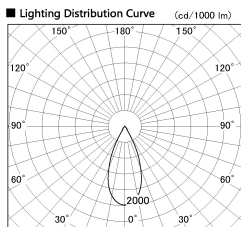

Item no. DD136-2540MB9035-R

Series Name: Cledy versa R-G Antiglare
(DD136-AG-R)

Installation	Recessed mount
Type	Cledy versa R-G Antiglare (DD136-AG-R)
Fixture wattage	23W
Beam angle	43 deg
Color Temp.	3500K
CRI	Ra>90
Luminous	2232 lm
Body	Die-cast aluminum alloy
Body finish	N/A
Trim finish	Black
Reflector finish	Mirror
IP Rate	IP20
Light source	COB module
Input Voltage	AC220~240V
Dimming Type	Non-Dimmable
Certificate	CE, CCC
Cut Hole	125mm