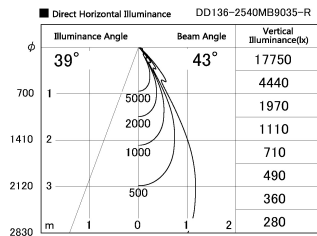

Item no. DD136-2540MB9035-R

Series Name: Cledy versa R-G Antiglare
(DD136-AG-R)

Installation	Recessed mount
Type	Cledy versa R-G Antiglare (DD136-AG-R)
Fixture wattage	23W
Beam angle	43 deg
Color Temp.	3500K
CRI	Ra>90
Luminous	2232 lm
Body	Die-cast aluminum alloy
Body finish	N/A
Trim finish	Black
Reflector finish	Mirror
IP Rate	IP20
Light source	COB module
Input Voltage	AC220~240V
Dimming Type	Non-Dimmable
Certificate	CE, CCC
Cut Hole	125mm