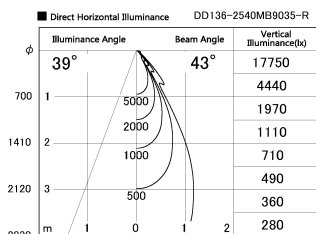

Item no. DD136-2540MB9035-R

Series Name: Cledy versa R-G Antiglare  
(DD136-AG-R)

Installation	Recessed mount
Type	Cledy versa R-G Antiglare (DD136-AG-R)
Fixture wattage	23W
Beam angle	43 deg
Color Temp.	3500K
CRI	Ra>90
Luminous	2232 lm
Body	Die-cast aluminum alloy
Body finish	N/A
Trim finish	Black
Reflector finish	Mirror
IP Rate	IP20
Light source	COB module
Input Voltage	AC220~240V
Dimming Type	Non-Dimmable
Certificate	CE, CCC
Cut Hole	125mm