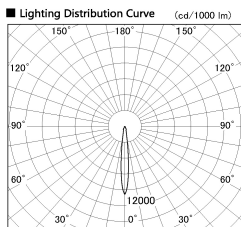

Item no. DD136-2015MB9035-R

Series Name: Cledy versa R-G Antiglare
(DD136-AG-R)

Installation	Recessed mount
Type	Cledy versa R-G Antiglare (DD136-AG-R)
Fixture wattage	20W
Beam angle	12 deg
Color Temp.	3500K
CRI	Ra>90
Luminous	1441 lm
Body	Die-cast aluminum alloy
Body finish	N/A
Trim finish	Black
Reflector finish	Mirror
IP Rate	IP20
Light source	COB module
Input Voltage	AC220~240V
Dimming Type	Non-Dimmable
Certificate	CE, CCC
Cut Hole	125mm