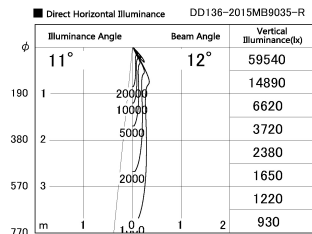

Item no. DD136-2015MB9035-R

Series Name: Cledy versa R-G Antiglare
(DD136-AG-R)

Installation	Recessed mount
Type	Cledy versa R-G Antiglare (DD136-AG-R)
Fixture wattage	20W
Beam angle	12 deg
Color Temp.	3500K
CRI	Ra>90
Luminous	1441 lm
Body	Die-cast aluminum alloy
Body finish	N/A
Trim finish	Black
Reflector finish	Mirror
IP Rate	IP20
Light source	COB module
Input Voltage	AC220~240V
Dimming Type	Non-Dimmable
Certificate	CE, CCC
Cut Hole	125mm