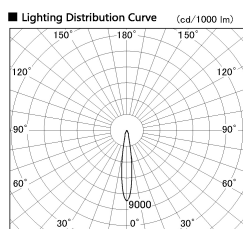

Item no. DD136-2020MB9035-R

Series Name: Cledy versa R-G Antiglare  
(DD136-AG-R)

Installation	Recessed mount
Type	Cledy versa R-G Antiglare (DD136-AG-R)
Fixture wattage	20W
Beam angle	15 deg
Color Temp.	3500K
CRI	Ra>90
Luminous	1670 lm
Body	Die-cast aluminum alloy
Body finish	N/A
Trim finish	Black
Reflector finish	Mirror
IP Rate	IP20
Light source	COB module
Input Voltage	AC220~240V
Dimming Type	Non-Dimmable
Certificate	CE, CCC
Cut Hole	125mm

Direct Horizontal Illuminance DD136-2020MB9035-R

φ	Illuminance Angle	Beam Angle	Vertical Illuminance (lx)
15°	15°	53750	
260	1	20000	13440
		10000	5970
520	2	5000	3360
		2000	2150
780	3		1490
			1100
1050	m	1 0 0 1 2	840