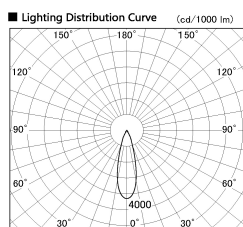

Item no. DD136-2030MB9035-R

Series Name: Cledy versa R-G Antiglare
(DD136-AG-R)

Installation	Recessed mount
Type	Cledy versa R-G Antiglare (DD136-AG-R)
Fixture wattage	20W
Beam angle	28 deg
Color Temp.	3500K
CRI	Ra>90
Luminous	1717 lm
Body	Die-cast aluminum alloy
Body finish	N/A
Trim finish	Black
Reflector finish	Mirror
IP Rate	IP20
Light source	COB module
Input Voltage	AC220~240V
Dimming Type	Non-Dimmable
Certificate	CE, CCC
Cut Hole	125mm