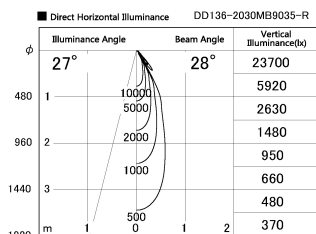

Item no. DD136-2030MB9035-R

Series Name: Cledy versa R-G Antiglare
(DD136-AG-R)

Installation	Recessed mount
Type	Cledy versa R-G Antiglare (DD136-AG-R)
Fixture wattage	20W
Beam angle	28 deg
Color Temp.	3500K
CRI	Ra>90
Luminous	1717 lm
Body	Die-cast aluminum alloy
Body finish	N/A
Trim finish	Black
Reflector finish	Mirror
IP Rate	IP20
Light source	COB module
Input Voltage	AC220~240V
Dimming Type	Non-Dimmable
Certificate	CE, CCC
Cut Hole	125mm