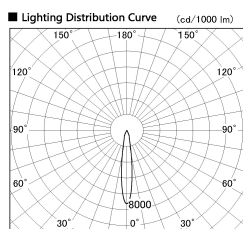

Item no. DD136-1915MB9035-R

Series Name: Cledy versa R-G Antiglare
(DD136-AG-R)

■ Direct Horizontal Illuminance DD136-1915MB9035-R

φ	Illuminance Angle	Beam Angle	Vertical Illuminance (lx)		
260	15°	15°	39310		
1			9830		
520			4370		
2			2460		
780			1570		
3			1090		
1050			800		
m	1	0	1	2	610

Installation	Recessed mount
Type	Cledy versa R-G Antiglare (DD136-AG-R)
Fixture wattage	18.6W
Beam angle	15 deg
Color Temp.	3500K
CRI	Ra>90
Luminous	1321 lm
Body	Die-cast aluminum alloy
Body finish	N/A
Trim finish	Black
Reflector finish	Mirror
IP Rate	IP20
Light source	COB module
Input Voltage	AC220~240V
Dimming Type	Non-Dimmable
Certificate	CE, CCC
Cut Hole	100mm