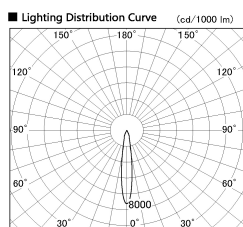

Item no. DD136-1915MB9035-R

Series Name: Cledy versa R-G Antiglare  
(DD136-AG-R)

■ Direct Horizontal Illuminance DD136-1915MB9035-R

φ	Illuminance Angle	Beam Angle	Vertical Illuminance (lx)		
260	15°	15°	39310		
1			9830		
520			4370		
2			2460		
780			1570		
3			1090		
1050			800		
m	1	0	1	2	610

Installation	Recessed mount
Type	Cledy versa R-G Antiglare (DD136-AG-R)
Fixture wattage	18.6W
Beam angle	15 deg
Color Temp.	3500K
CRI	Ra>90
Luminous	1321 lm
Body	Die-cast aluminum alloy
Body finish	N/A
Trim finish	Black
Reflector finish	Mirror
IP Rate	IP20
Light source	COB module
Input Voltage	AC220~240V
Dimming Type	Non-Dimmable
Certificate	CE, CCC
Cut Hole	100mm