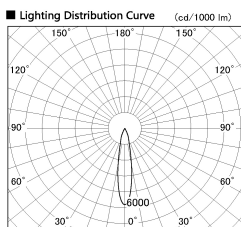

Item no. DD136-1920MB9035-R

Series Name: Cledy versa R-G Antiglare
(DD136-AG-R)

■ Direct Horizontal Illuminance DD136-1920MB9035-R

φ	Illuminance Angle	Beam Angle	Vertical Illuminance (lx)
330	19°	19°	32180
660	2		8050
1000	3		3580
1330	m	0	2010
		1	1290
		2	890
			660
			500

Installation	Recessed mount
Type	Cledy versa R-G Antiglare (DD136-AG-R)
Fixture wattage	18.6W
Beam angle	19 deg
Color Temp.	3500K
CRI	Ra>90
Luminous	1386 lm
Body	Die-cast aluminum alloy
Body finish	N/A
Trim finish	Black
Reflector finish	Mirror
IP Rate	IP20
Light source	COB module
Input Voltage	AC220~240V
Dimming Type	Non-Dimmable
Certificate	CE, CCC
Cut Hole	100mm