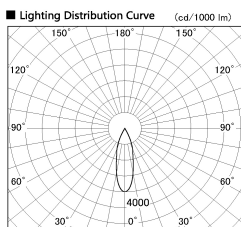

Item no. DD136-1930MB9035-R

Series Name: Cledy versa R-G Antiglare
(DD136-AG-R)

Installation	Recessed mount
Type	Cledy versa R-G Antiglare (DD136-AG-R)
Fixture wattage	18.6W
Beam angle	29 deg
Color Temp.	3500K
CRI	Ra>90
Luminous	1518 lm
Body	Die-cast aluminum alloy
Body finish	N/A
Trim finish	Black
Reflector finish	Mirror
IP Rate	IP20
Light source	COB module
Input Voltage	AC220~240V
Dimming Type	Non-Dimmable
Certificate	CE, CCC
Cut Hole	100mm