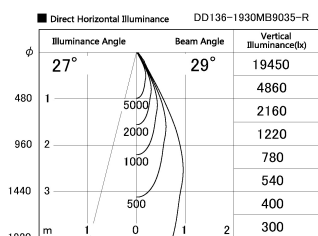

Item no. DD136-1930MB9035-R

Series Name: Cledy versa R-G Antiglare
(DD136-AG-R)

Installation	Recessed mount
Type	Cledy versa R-G Antiglare (DD136-AG-R)
Fixture wattage	18.6W
Beam angle	29 deg
Color Temp.	3500K
CRI	Ra>90
Luminous	1518 lm
Body	Die-cast aluminum alloy
Body finish	N/A
Trim finish	Black
Reflector finish	Mirror
IP Rate	IP20
Light source	COB module
Input Voltage	AC220~240V
Dimming Type	Non-Dimmable
Certificate	CE, CCC
Cut Hole	100mm