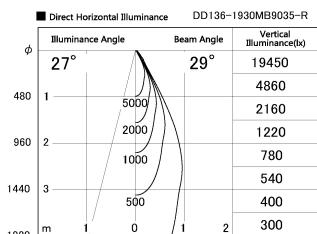

Item no. DD136-1930MB9035-R

Series Name: Cledy versa R-G Antiglare
(DD136-AG-R)

Installation	Recessed mount
Type	Cledy versa R-G Antiglare (DD136-AG-R)
Fixture wattage	18.6W
Beam angle	29 deg
Color Temp.	3500K
CRI	Ra>90
Luminous	1518 lm
Body	Die-cast aluminum alloy
Body finish	N/A
Trim finish	Black
Reflector finish	Mirror
IP Rate	IP20
Light source	COB module
Input Voltage	AC220~240V
Dimming Type	Non-Dimmable
Certificate	CE, CCC
Cut Hole	100mm