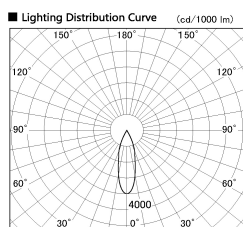

Item no. DD136-1930MB9035-R

Series Name: Cledy versa R-G Antiglare
(DD136-AG-R)

Installation	Recessed mount
Type	Cledy versa R-G Antiglare (DD136-AG-R)
Fixture wattage	18.6W
Beam angle	29 deg
Color Temp.	3500K
CRI	Ra>90
Luminous	1518 lm
Body	Die-cast aluminum alloy
Body finish	N/A
Trim finish	Black
Reflector finish	Mirror
IP Rate	IP20
Light source	COB module
Input Voltage	AC220~240V
Dimming Type	Non-Dimmable
Certificate	CE, CCC
Cut Hole	100mm