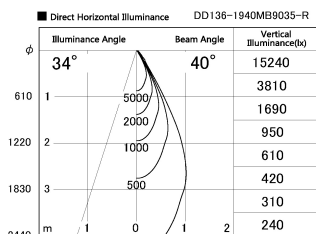

Item no. DD136-1940MB9035-R

Series Name: Cledy versa R-G Antiglare
(DD136-AG-R)

Installation	Recessed mount
Type	Cledy versa R-G Antiglare (DD136-AG-R)
Fixture wattage	18.6W
Beam angle	40 deg
Color Temp.	3500K
CRI	Ra>90
Luminous	1545 lm
Body	Die-cast aluminum alloy
Body finish	N/A
Trim finish	Black
Reflector finish	Mirror
IP Rate	IP20
Light source	COB module
Input Voltage	AC220~240V
Dimming Type	Non-Dimmable
Certificate	CE, CCC
Cut Hole	100mm