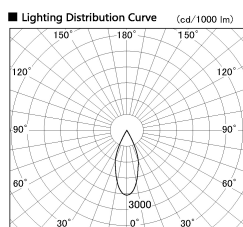

Item no. DD136-1940MB9035-R

Series Name: Cledy versa R-G Antiglare
(DD136-AG-R)

Installation	Recessed mount
Type	Cledy versa R-G Antiglare (DD136-AG-R)
Fixture wattage	18.6W
Beam angle	40 deg
Color Temp.	3500K
CRI	Ra>90
Luminous	1545 lm
Body	Die-cast aluminum alloy
Body finish	N/A
Trim finish	Black
Reflector finish	Mirror
IP Rate	IP20
Light source	COB module
Input Voltage	AC220~240V
Dimming Type	Non-Dimmable
Certificate	CE, CCC
Cut Hole	100mm