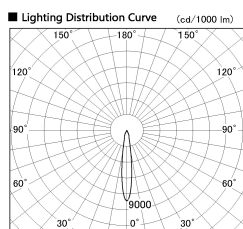

Item no. DD136-1115MB9035-R

Series Name: Cledy versa R-G Antiglare  
(DD136-AG-R)

Installation	Recessed mount
Type	Cledy versa R-G Antiglare (DD136-AG-R)
Fixture wattage	10.5W
Beam angle	15 deg
Color Temp.	3500K
CRI	Ra>90
Luminous	809 lm
Body	Die-cast aluminum alloy
Body finish	N/A
Trim finish	Black
Reflector finish	Mirror
IP Rate	IP20
Light source	COB module
Input Voltage	AC220~240V
Dimming Type	Non-Dimmable
Certificate	CE, CCC
Cut Hole	100mm

■ Direct Horizontal Illuminance DD136-1115MB9035-R

φ	Illuminance Angle	Beam Angle	Vertical Illuminance (lx)
240	14°	15°	26010
1			6500
			2890
490	2		1630
			1040
730	3		720
			530
980	m	1	410
		2	