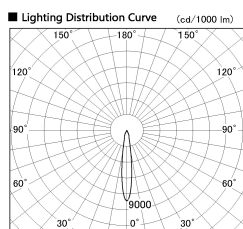

Item no. DD136-1115MB9035-R

Series Name: Cledy versa R-G Antiglare
(DD136-AG-R)

Installation	Recessed mount
Type	Cledy versa R-G Antiglare (DD136-AG-R)
Fixture wattage	10.5W
Beam angle	15 deg
Color Temp.	3500K
CRI	Ra>90
Luminous	809 lm
Body	Die-cast aluminum alloy
Body finish	N/A
Trim finish	Black
Reflector finish	Mirror
IP Rate	IP20
Light source	COB module
Input Voltage	AC220~240V
Dimming Type	Non-Dimmable
Certificate	CE, CCC
Cut Hole	100mm

■ Direct Horizontal Illuminance DD136-1115MB9035-R

φ	Illuminance Angle	Beam Angle	Vertical Illuminance (lx)
240	14°	15°	26010
480	1	10000	6500
730	2	5000	2890
980	3	2000	1630
	1	1000	1040
	2	720	530
	3	410	410