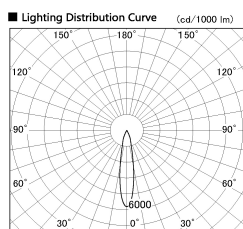

Item no. DD136-1120MB9035-R

Series Name: Cledy versa R-G Antiglare
(DD136-AG-R)

Installation	Recessed mount
Type	Cledy versa R-G Antiglare (DD136-AG-R)
Fixture wattage	10.5W
Beam angle	19 deg
Color Temp.	3500K
CRI	Ra>90
Luminous	851 lm
Body	Die-cast aluminum alloy
Body finish	N/A
Trim finish	Black
Reflector finish	Mirror
IP Rate	IP20
Light source	COB module
Input Voltage	AC220~240V
Dimming Type	Non-Dimmable
Certificate	CE, CCC
Cut Hole	100mm

■ Direct Horizontal Illuminance DD136-1120MB9035-R

φ	Illuminance Angle	Beam Angle	Vertical Illuminance (lx)
330	19°	19°	19760
1			4940
660	2		2200
1000	3		1230
1330	m	0	790
		1	550
		2	400
			310